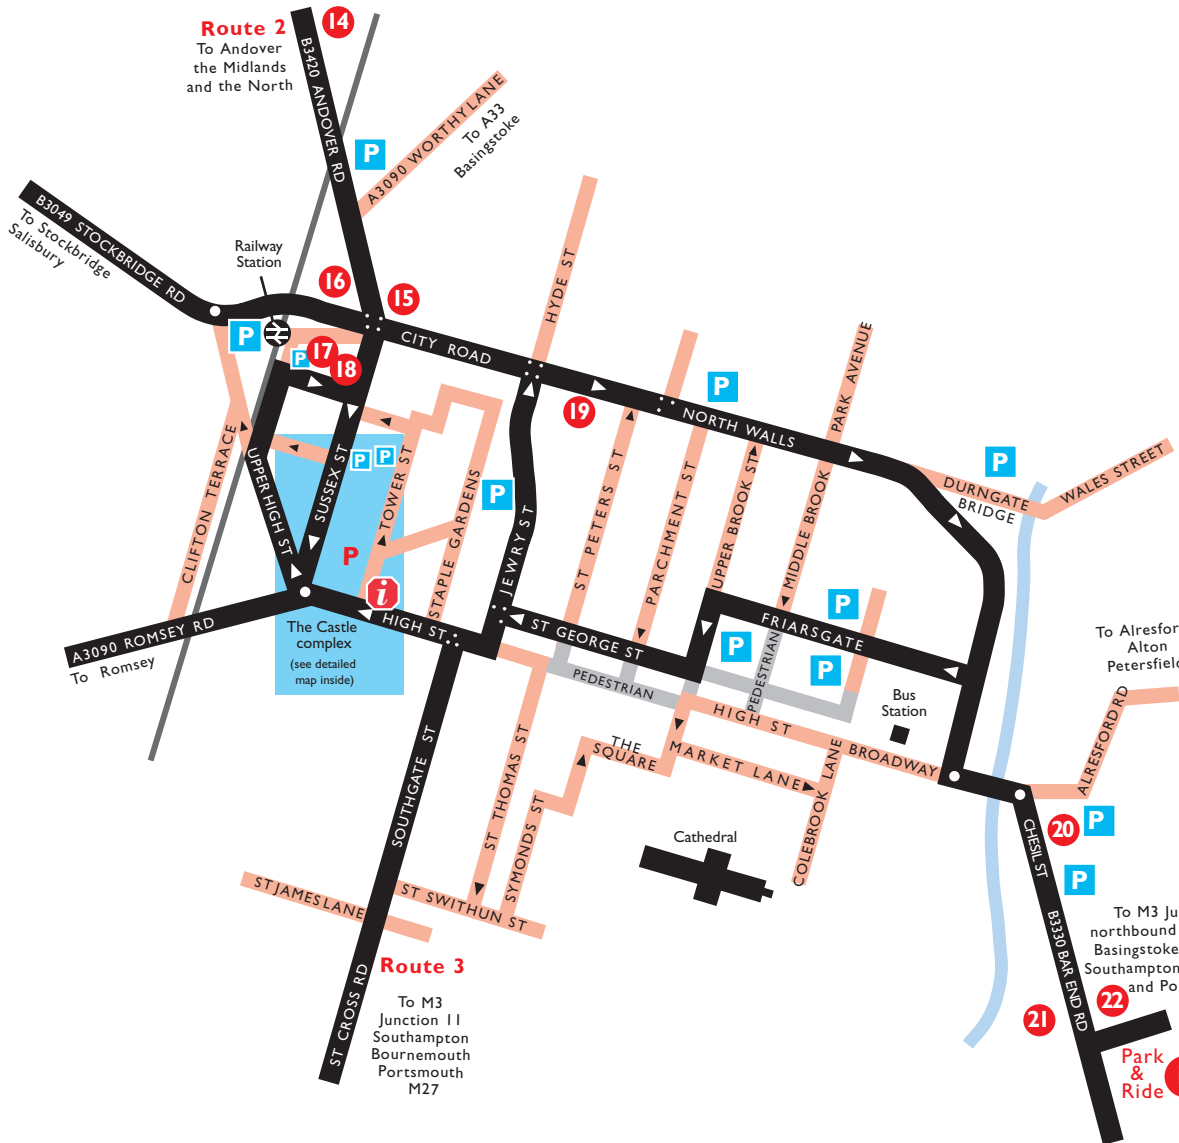

Route 2
To Andover
the Midlands
and the North

Route 3
To M3
Junction 11
Southampton
Bournemouth
Portsmouth
M27

To Alresford
Alton
Petersfield

To M3 Junction 9,10
northbound & southbound
Basingstoke, London M25
Southampton, Bournemouth
and Portsmouth

Route 1

Park
&
Ride